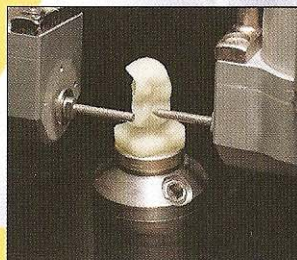

We are at your service:

MILDURA DENTAL GROUP
183 WALNUT AVE. MILDURA VIC 3500
Ph: 5021 2150

Editor: C.Center GmbH www.CCENTER.ORG

CEREC

You now have a choice

Strong, Beautiful Teeth.

Ceramic Reconstruction step by step

- ▶ The defective filling and decay is removed. A reflective powder layer prepares the tooth for imaging.

- ▶ An optical 3D image is acquired with a small camera, directly in your mouth.
- ▶ The restoration is created on the screen using the image data.
- ▶ Diamond coated instruments mill a ceramic block to reproduce the design.
- ▶ This is accomplished during a single appointment using Computer Aided Design/Computer Aided Manufacture (CAD/CAM).