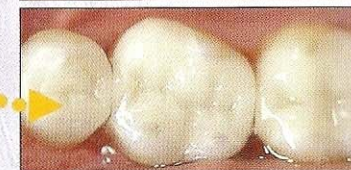

CEREC

Fillings (inlays/onlays)

After decay and old filling material is removed...

The individually manufactured ceramic will be fitted exactly.

Depending on severity, the whole procedure will last between one and two hours.

Crowns

For more heavily compromised teeth, a traditional treatment has been a crown restoration, which can take several separate appointments. Using the CEREC method, crown restoration is completed in a single appointment. No impressions, no temporary crowns - no need for a second injection.

A treatment time of one to two hours is normal.

Veneers

Malpositioned and discoloured teeth can be restored with porcelain veneers.

Your tooth is adjusted and a thin layer of porcelain is bonded securely to your tooth.

Perfect looks, perfect fit make a wonderful, natural smile - all in a single appointment.

CEREC

Why CEREC ?

- Protects and preserves your own tooth's structural integrity
- Ceramics are bio-compatible
- Only one appointment
- Perfect looks
- Perfect comfort
- Perfect quality
- Long lasting and durable
- Unquestionably the most cost effective restoration we have available today

We are at your service:

MILDURA DENTAL GROUP
183 WALNUT AVE. MILDURA VIC 3500
Ph: 5021 2150

Editor: C.Center GmbH www.CCENTER.ORG

CEREC

You now have a choice

Strong, Beautiful Teeth.